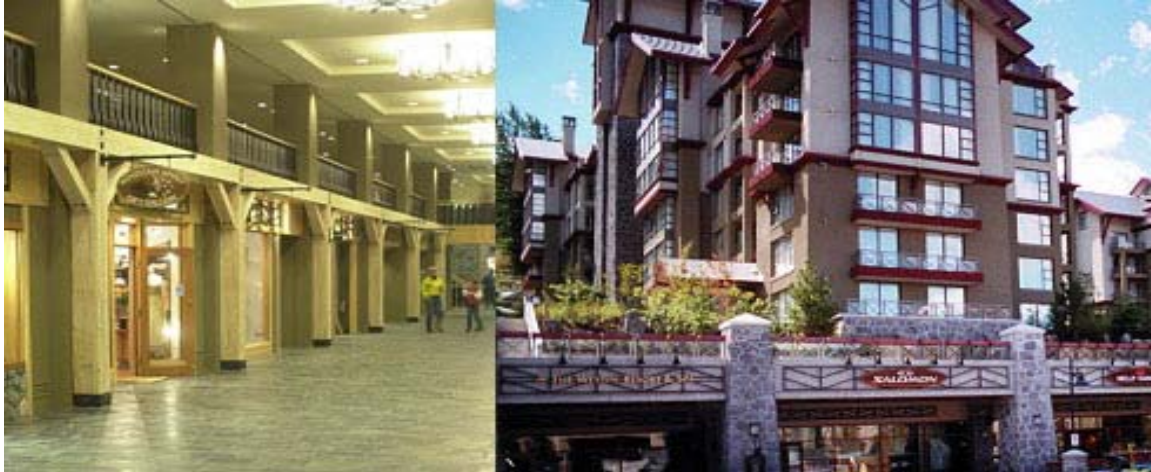

# Westin Resort & Spa

The Westin Resort & Spa, is perfectly located at the base of Whistler Mountain, steps from both gondolas which will whisk you up either Whistler or Blackcomb Mountain. Enjoy the convenience of shops and restaurants which line the pedestrian stroll-way, from the hotel towards the centre of Whistler Village. Relax amid the luxury and splendor of this magnificently designed resort hotel.